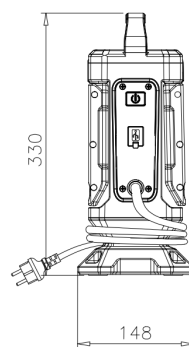

110V WORK LIGHT

2x20w Adjustable LED Site Light, 3m Cable & Plug

GUARANTEE

Features

- 100% & 50% Light Modes
- Compact Folding Design
- 300° Horizontal Rotation
- 180° Vertical Rotation
- M8 Threaded Stud for Tripod Mounting
- Compatible with HSSL/Tripod
- USB Output Socket
- 110v Plug & 3m cable

Technical Information

LED:	2x20w
Lumen Output:	2x1800
CRI:	80
CCTk:	6500k
Beam Angle:	100°
IP Rating:	IP54
USB Output:	5V 1A
Ambient Op. Temp:	-20°C to 40°C
Weight:	1.8kg

Product Code: HSSL/40LEDWL