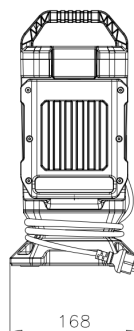

110V WORK LIGHT

2x20w Adjustable LED Site Light, 3m Cable & Plug

GUARANTEE

Features

- 100% & 50% Light Modes
- Compact Folding Design
- 300° Horizontal Rotation
- 180° Vertical Rotation
- M8 Threaded Stud for Tripod Mounting
- Compatible with HSSL/Tripod
- USB Output Socket
- 110v Plug & 3m cable

Technical Information

LED:	2x20w
Lumen Output:	2x1800
CRI:	80
CCTk:	6500k
Beam Angle:	100°
IP Rating:	IP54
USB Output:	5V 1A
Ambient Op. Temp:	-20°C to 40°C
Weight:	1.8kg

Product Code: HSSL/40LEDWL